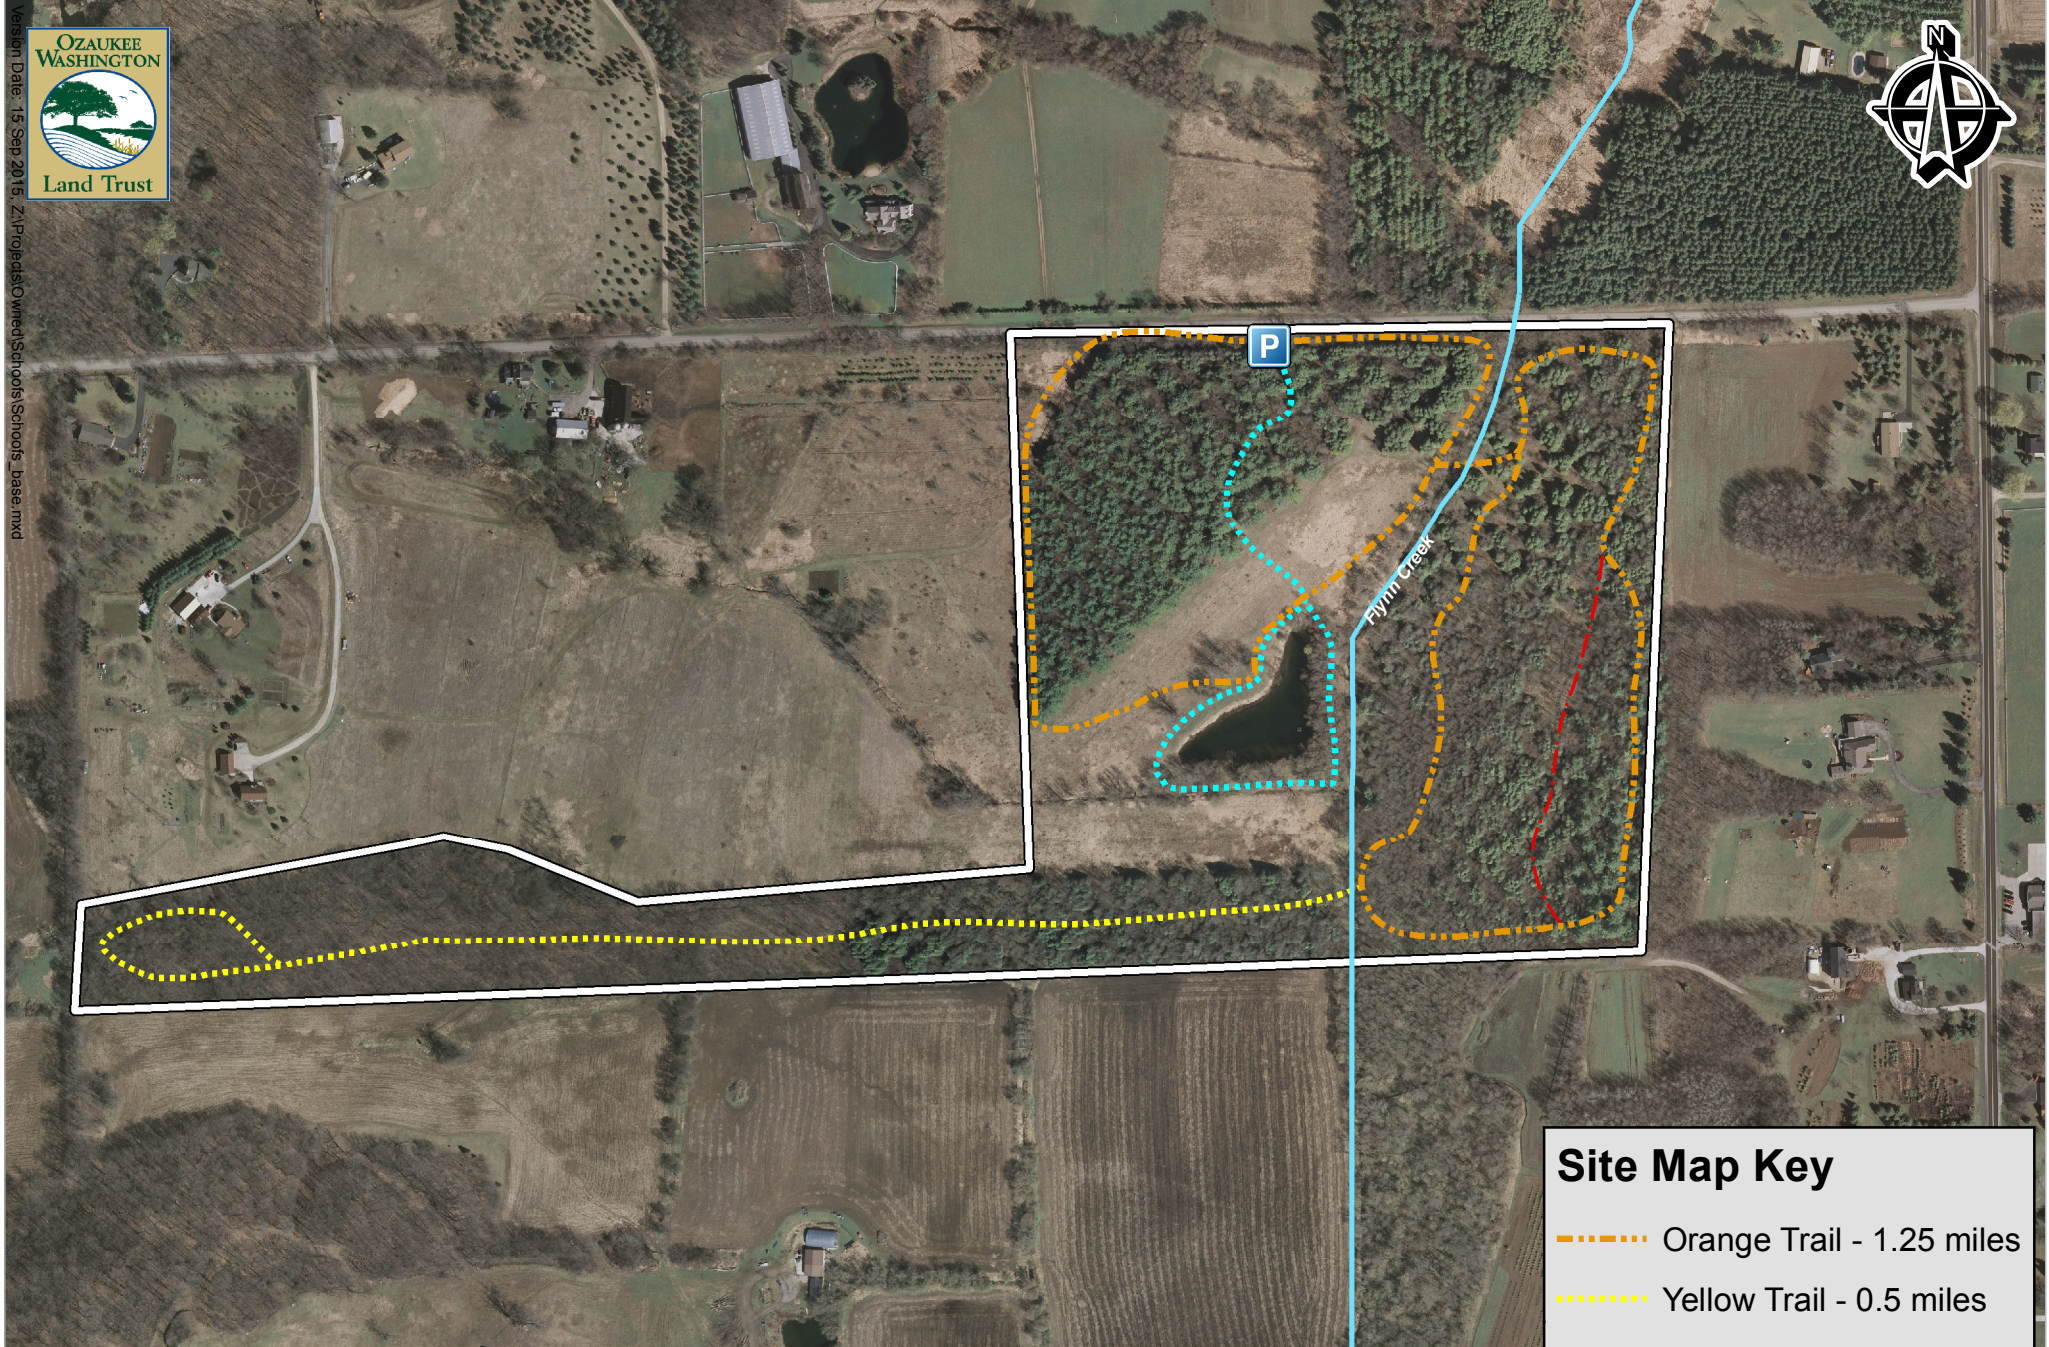

Version Date: 15 Sep 2015, Z:\Projects\Ozaukee\Schools\Schools_base.mxd

Trail Map

Schoofs Preserve

5401 Shannon Road, Hartford, WI 53027
Town of Erin, Washington County, Wisconsin

Site Map Key	
	Orange Trail - 1.25 miles
	Yellow Trail - 0.5 miles
	Green Trail - 0.5 miles
	Blue Trail - 0.35 miles
	Red Trail - 0.15 miles

Map Produced by:
The Ozaukee Washington Land Trust
Aerial Photography: WDNR, 2010